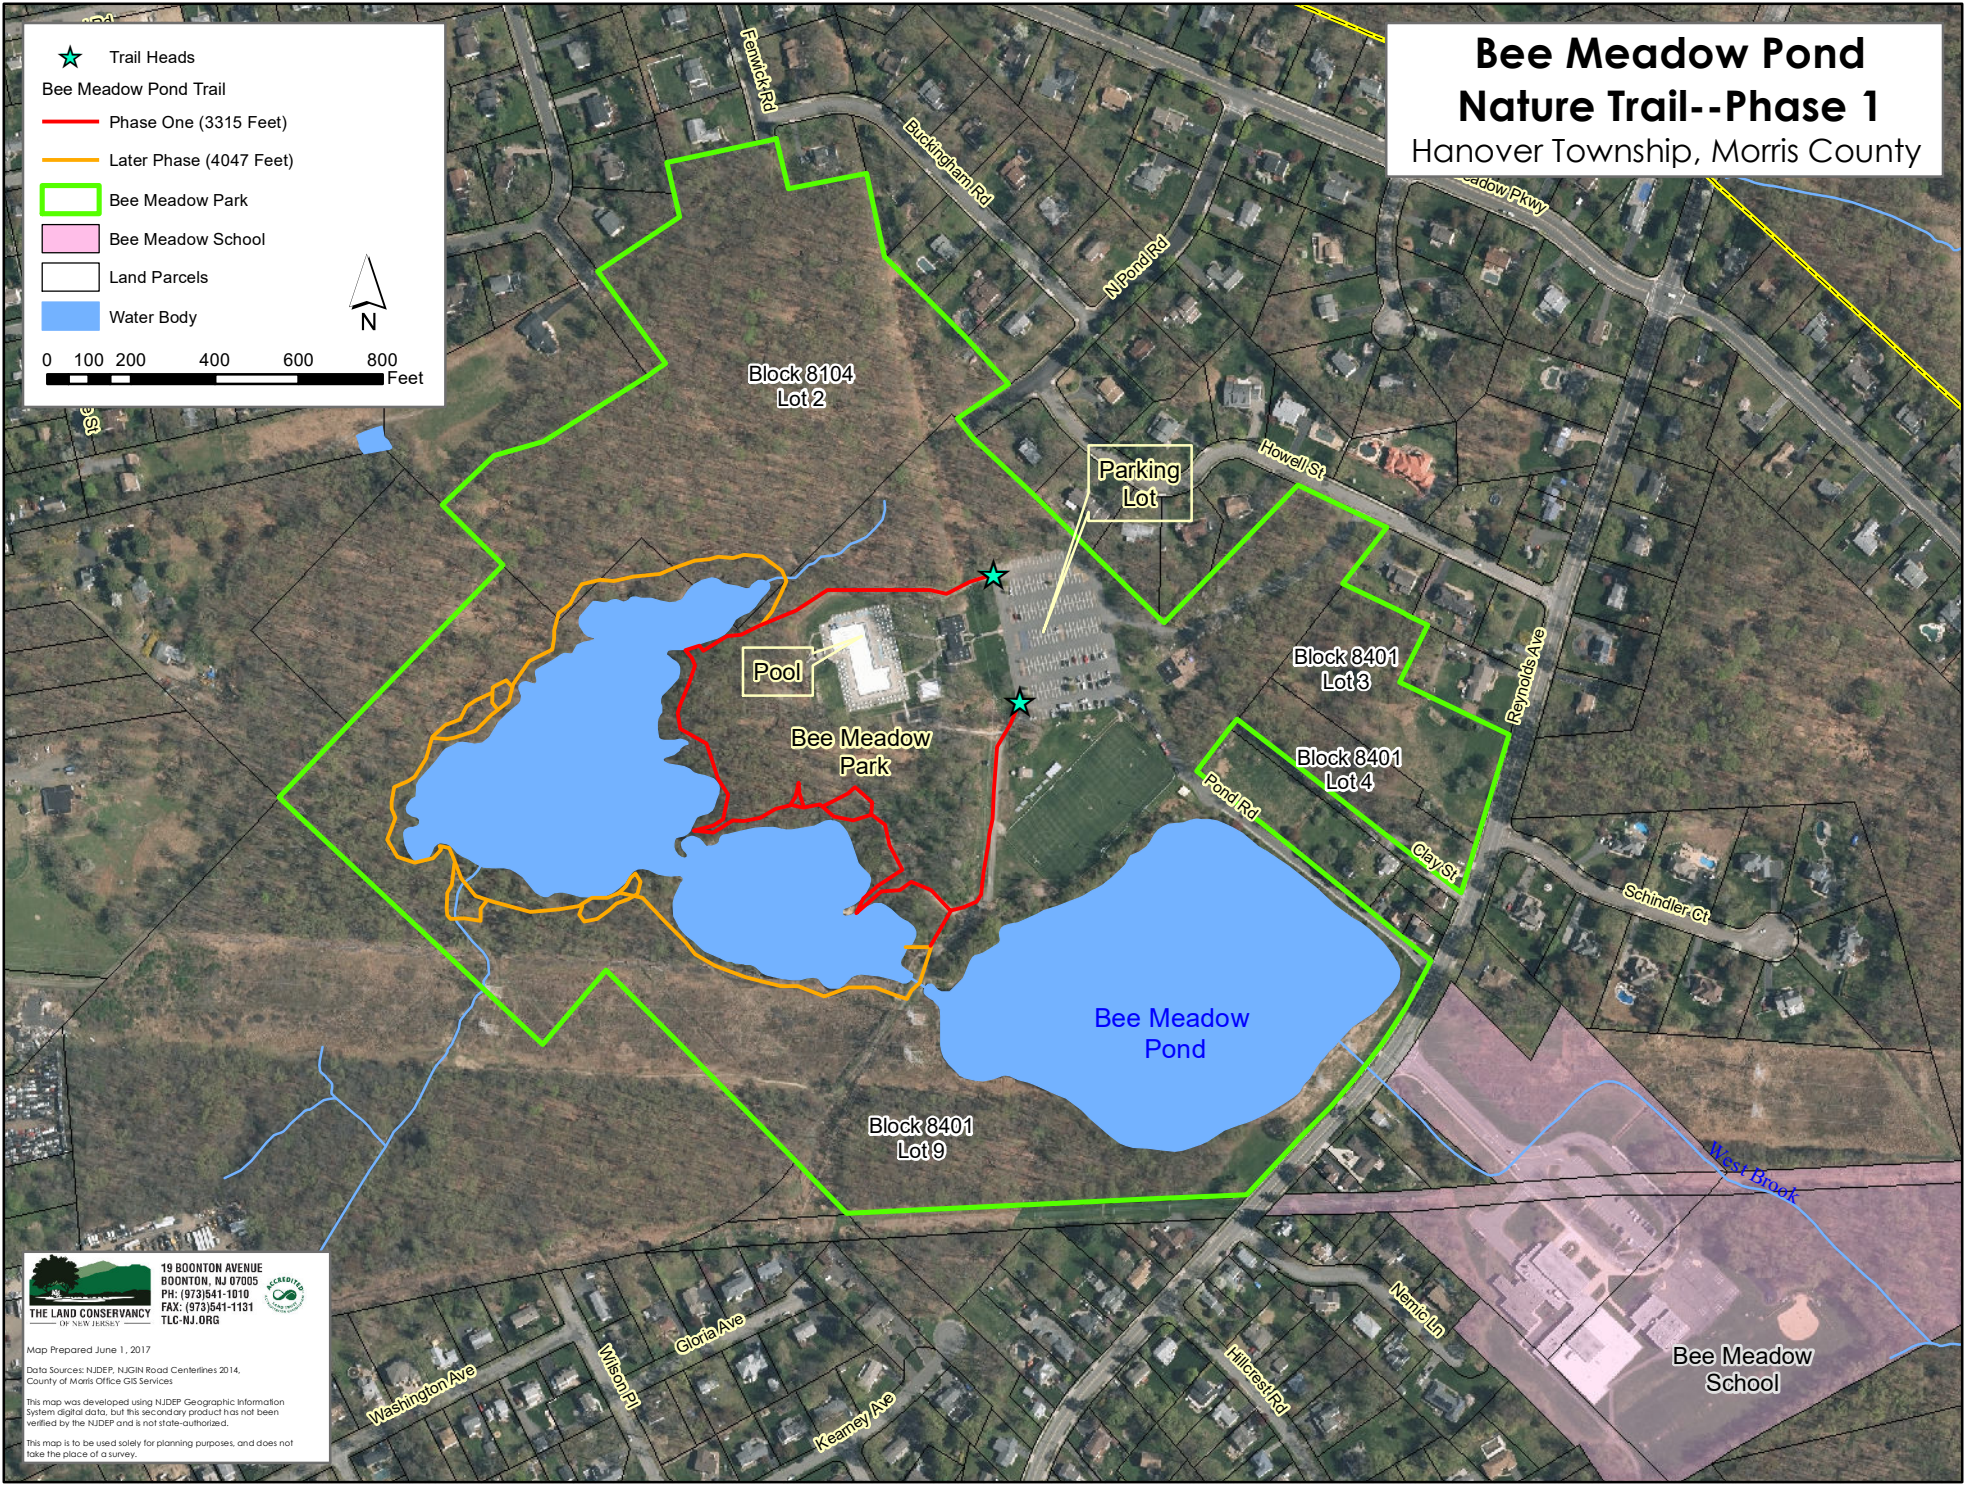

Bee Meadow Pond Nature Trail--Phase 1

Hanover Township, Morris County

-  Trail Heads
-  Bee Meadow Pond Trail
-  Later Phase (4047 Feet)
-  Bee Meadow Park
-  Bee Meadow School
-  Land Parcels
-  Water Body

This map is to be used solely for planning purposes, and does not
 take the place of a survey.